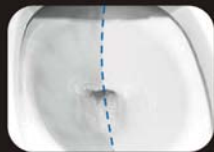

Existing surface vs Antifouling coating surface.
有抗污鍍膜表面果然成效斐然

Automatic flush
自動沖水設計