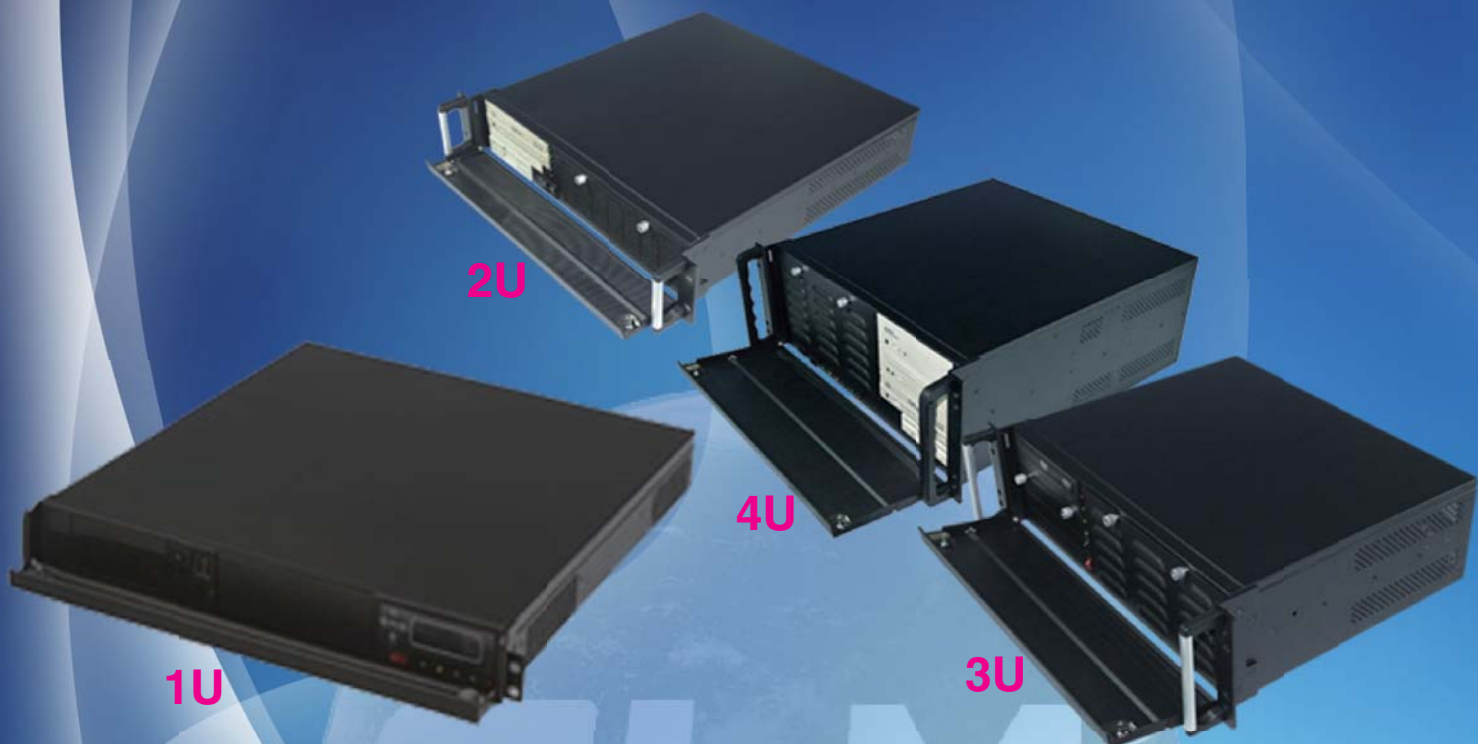

專業工業電腦機殼解決方案

歡迎 OEM/ODM 設計代工

- 規格：1U, 2U, 3U, 4U, 5U, 6U, 8U
- 搭配主機板：Mini-ITX, ATX, Micro-ATX, ATX, E-ATX Mainboard
- 機殼深度：依據不同的需求，可選擇 8" 至 28" 的產品深度
- 為客戶打造最佳 OEM/ODM 解決方案
- 提供專業及高品質的產品