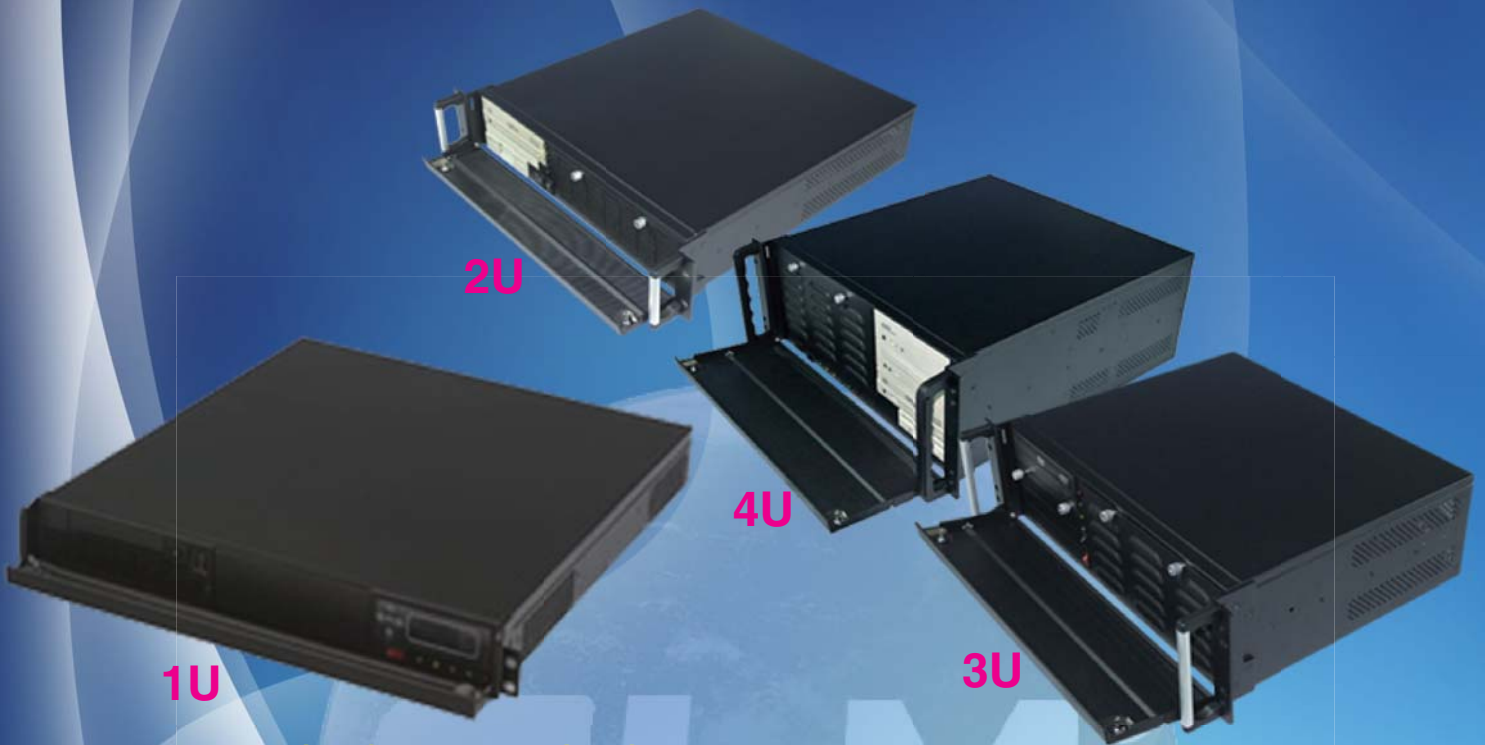

## Welcom OEM/ODM

- Full Range: 1U, 2U, 3U, 4U, 5U, 6U, 8U
- Meets: Mini-ITX, ATX, Micro-ATX, ATX, E-ATX Mainboard
- Depth: From 8" to 28" depends on what's system
- Customize your cost-effective case for OEM/ODM business
- With thirty years of manufacturing experienced.