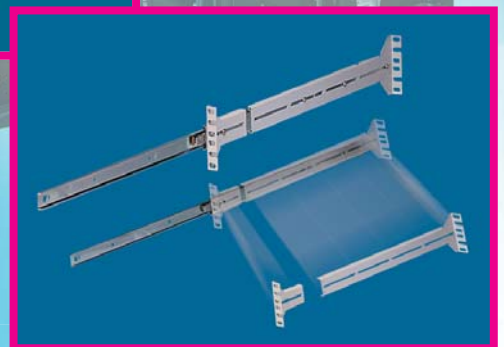

## Welcom OEM/ODM

- Full Range: 1U, 2U, 3U, 4U, 5U, 6U, 8U
- Meets: Mini-ITX, ATX, Micro-ATX, ATX, E-ATX Mainboard
- Depth: From 8" to 28" depends on what's system
- Customize your cost-effective case for OEM/ODM business
- With thirty years of manufacturing experienced.